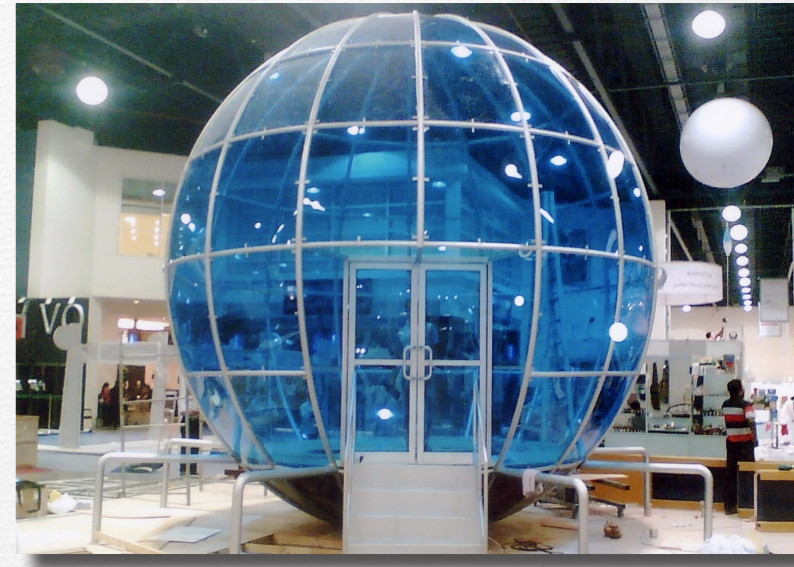

AIR BRUSHED PAINTING

It's painting on a sand blasted glass or mirror surface, with special technique & glass paints for Interior Partitions, Door Panels, Ceiling & etc.

ALUMINUM WORKS

ALUMINIUM FABRICATIONS

- All types of Sliding Doors & Windows
- All types of Hinged Windows & Doors
- Curtain Wall System
- All types of Shop Fronts for Shops & Show Rooms
- Automatic Sliding Doors
- All types of Staircase Railing and Balcony Handrails
- Rolling Shutters
- Plane and Punch type
- Turn and Tilt Hinged Windows